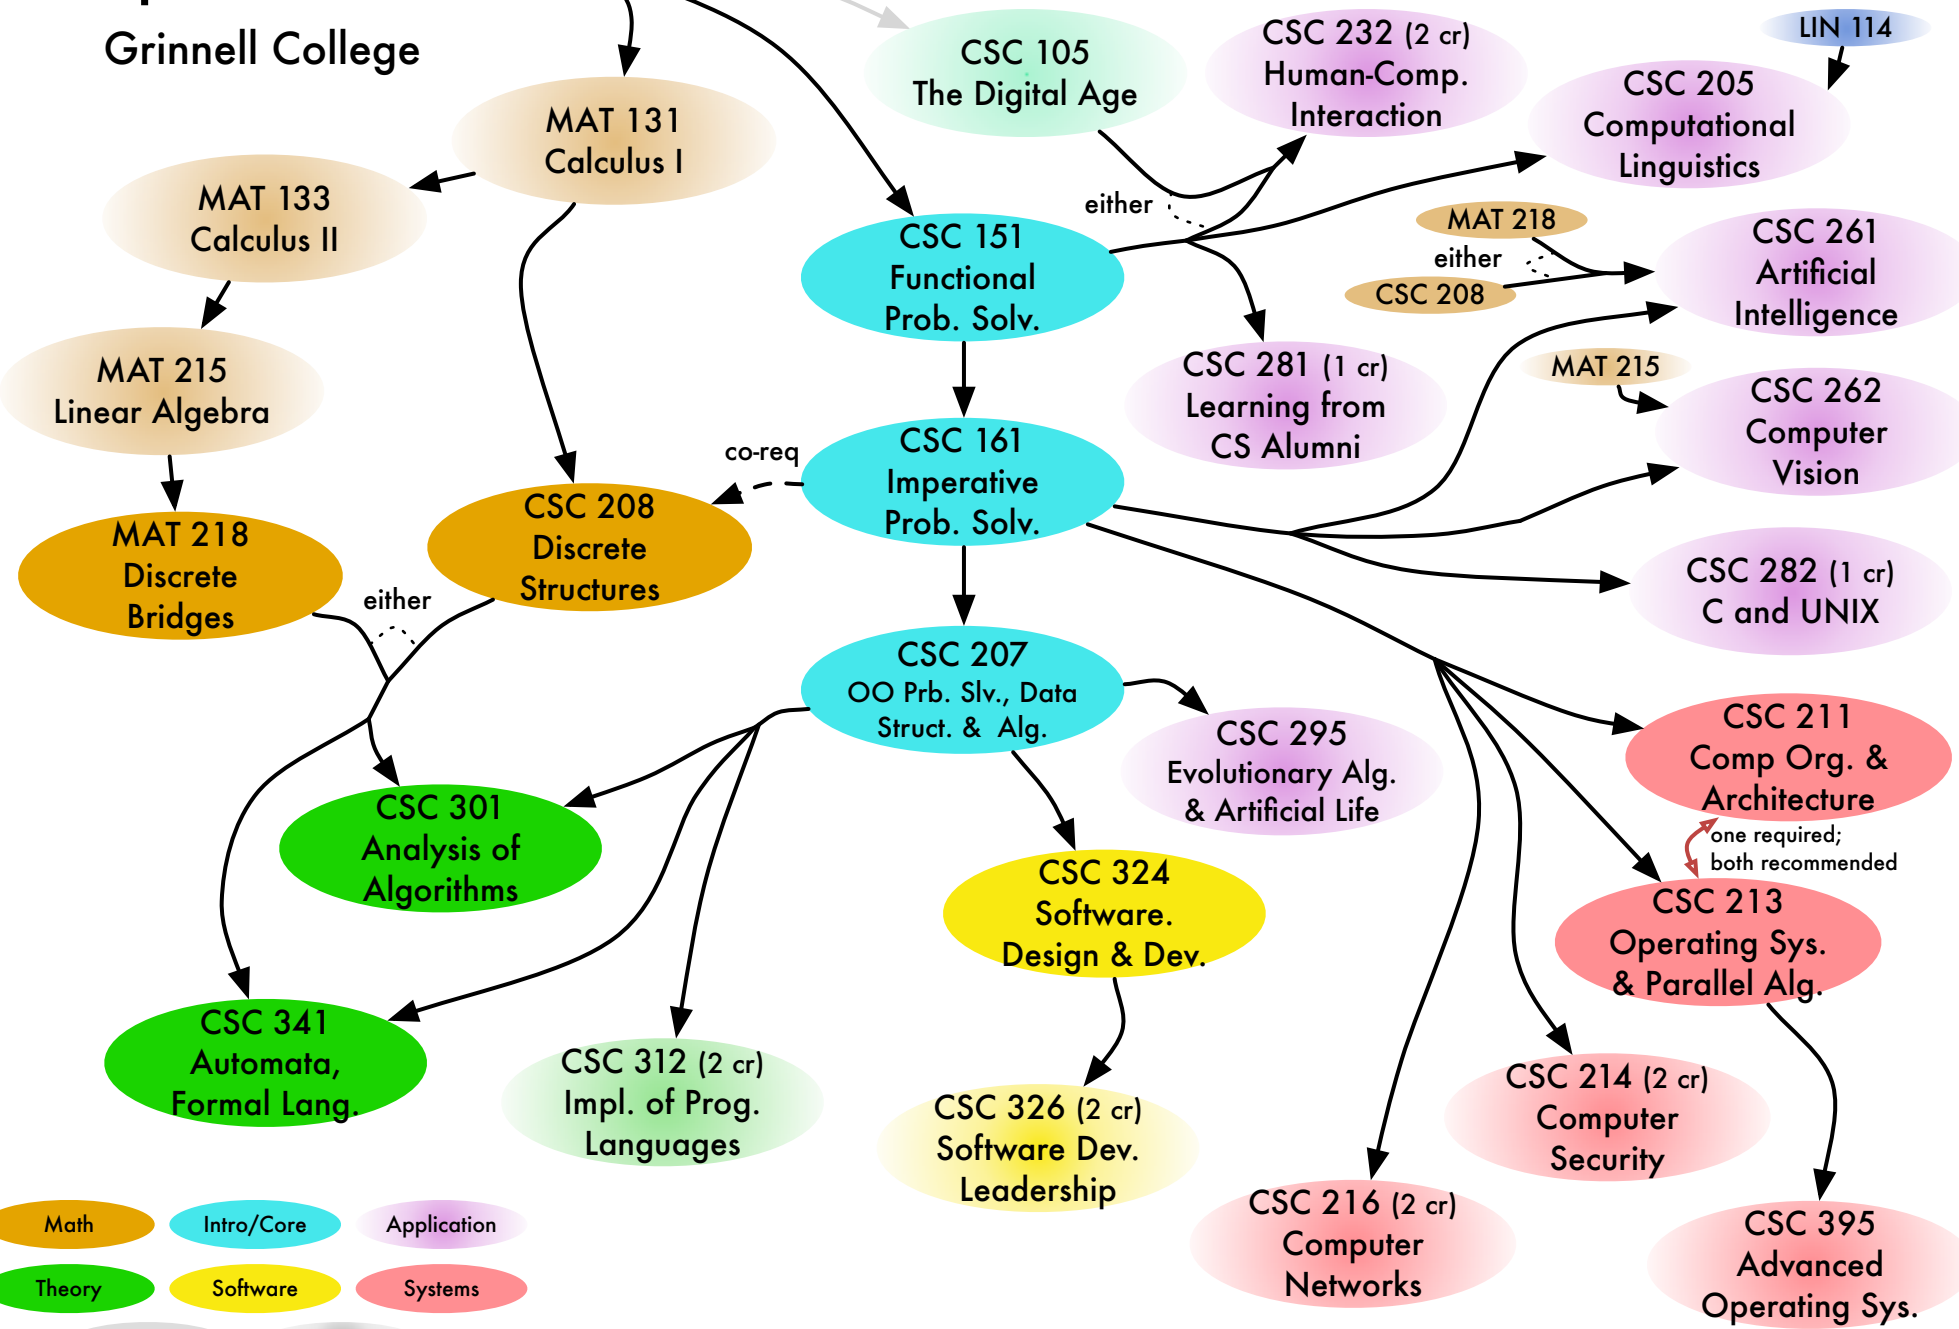

Computer Science

Grinnell College

Math	Intro/Core	Application
Theory	Software	Systems
Required	Elective	